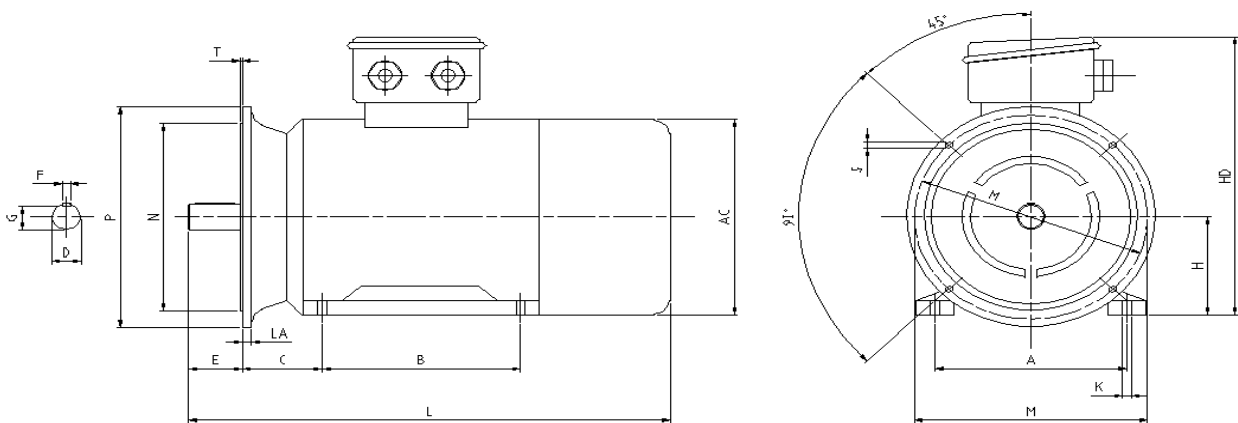

MOTOR DIMENSION - FRAME SIZE H									100
D	E	F	G	C	A	B	AC	L	
28	60	8	31	63	160	140	215	400	
N	P	M	LA	T	S	K	AD	HD	
180	250	215	14	3,5	15	12	--	222	

NOTE	1)	--
	2)	--
	3)	--

EMC ITALY reserves the right to change the data in order to improve its product without prior notice. Version updated August 2018