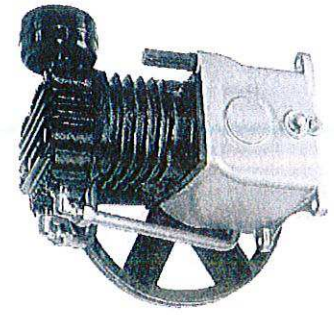

43/85 AP 16-20 Per serbatoi / on tanks

SWISS ENGINEERING
ITALIAN DESIGN
GLOBAL PRESENCE

SINCE
1923

SWISS ENGINEERING
ITALIAN DESIGN
GLOBAL PRESENCE

SINCE
1923

ISO 9001
ISO 14001
CERTIFIED