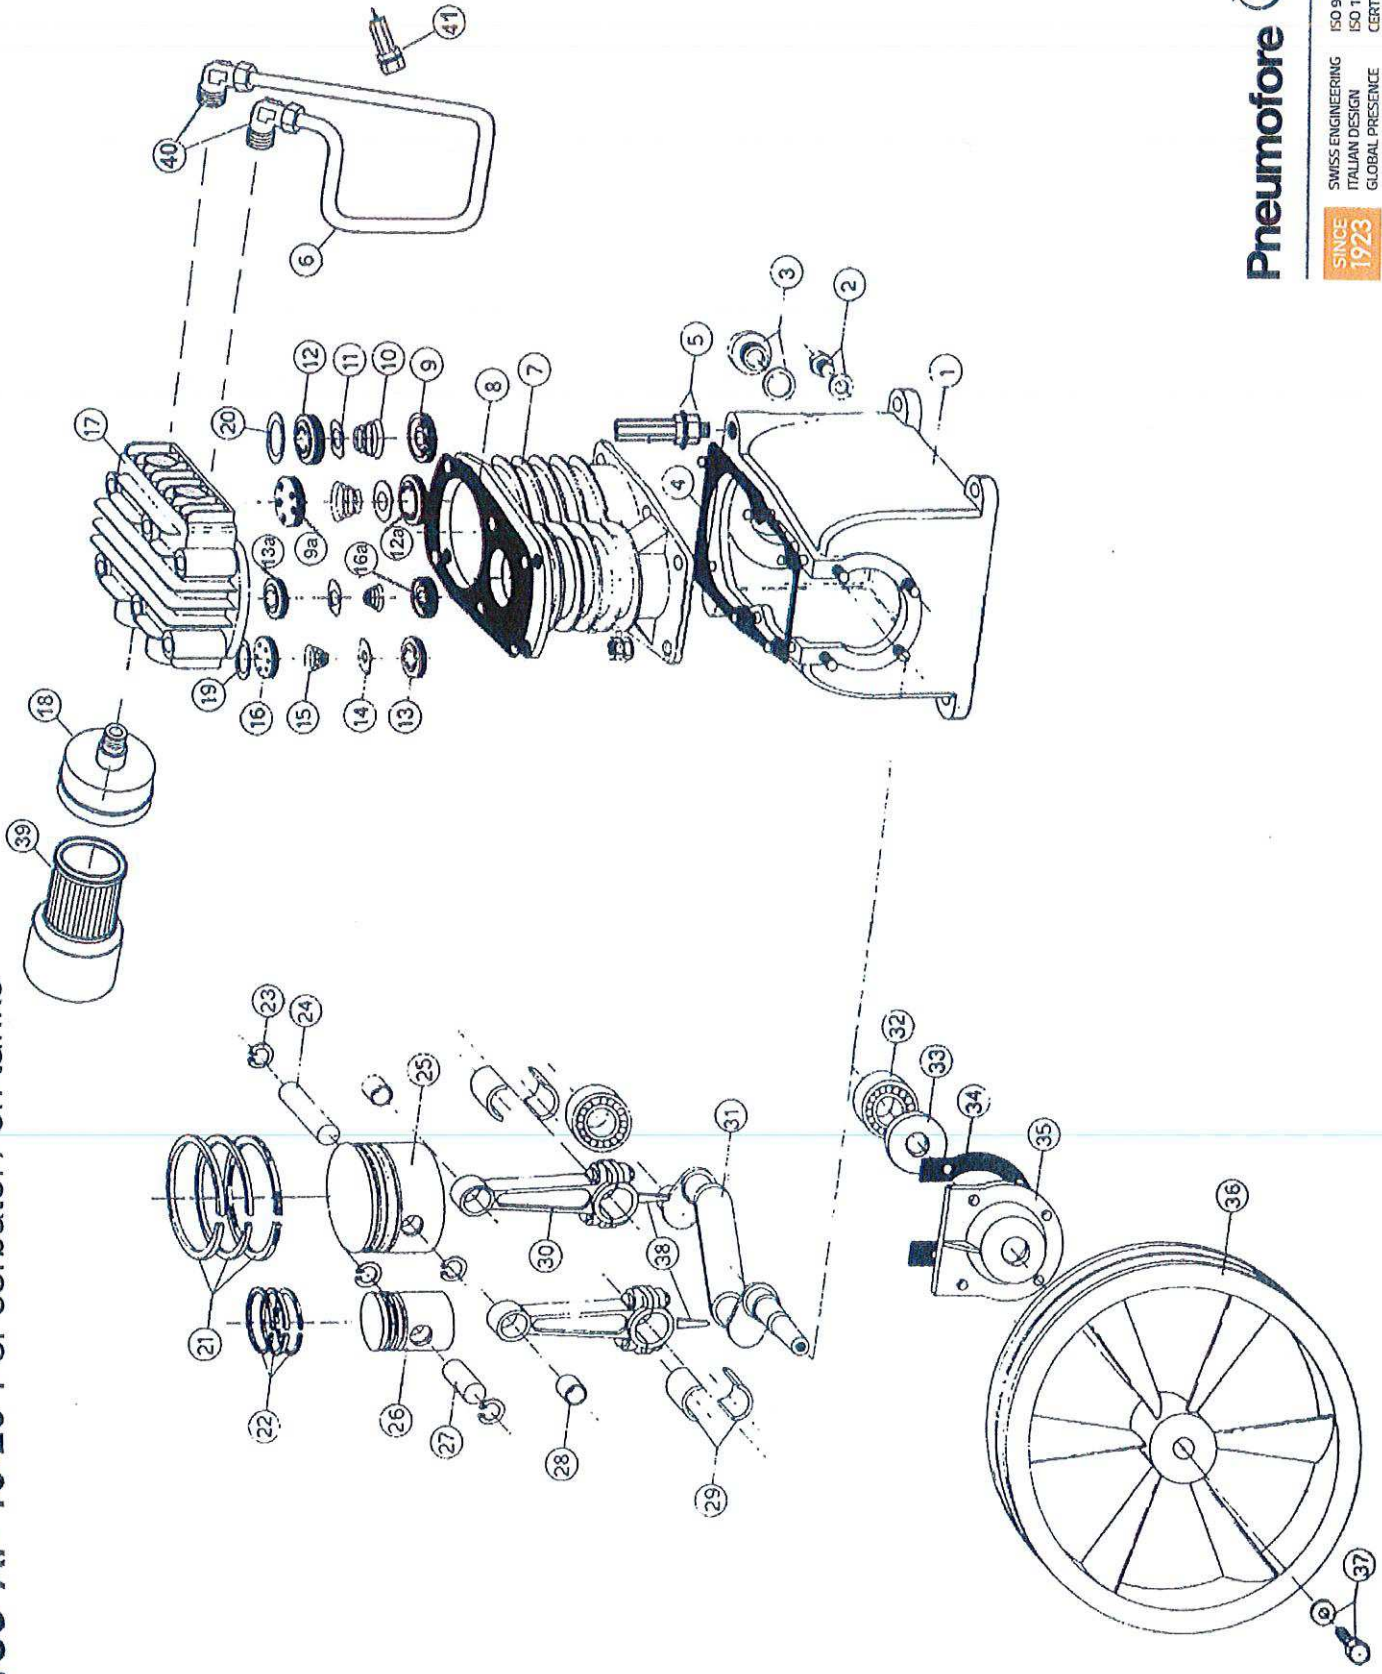

43/85 AP 16-20 Per serbatoi / on tanks

SWISS ENGINEERING
ITALIAN DESIGN
GLOBAL PRESENCE

SINCE
1923

SWISS ENGINEERING
ITALIAN DESIGN
GLOBAL PRESENCE

SINCE
1923

ISO 9001
ISO 14001
CERTIFIED