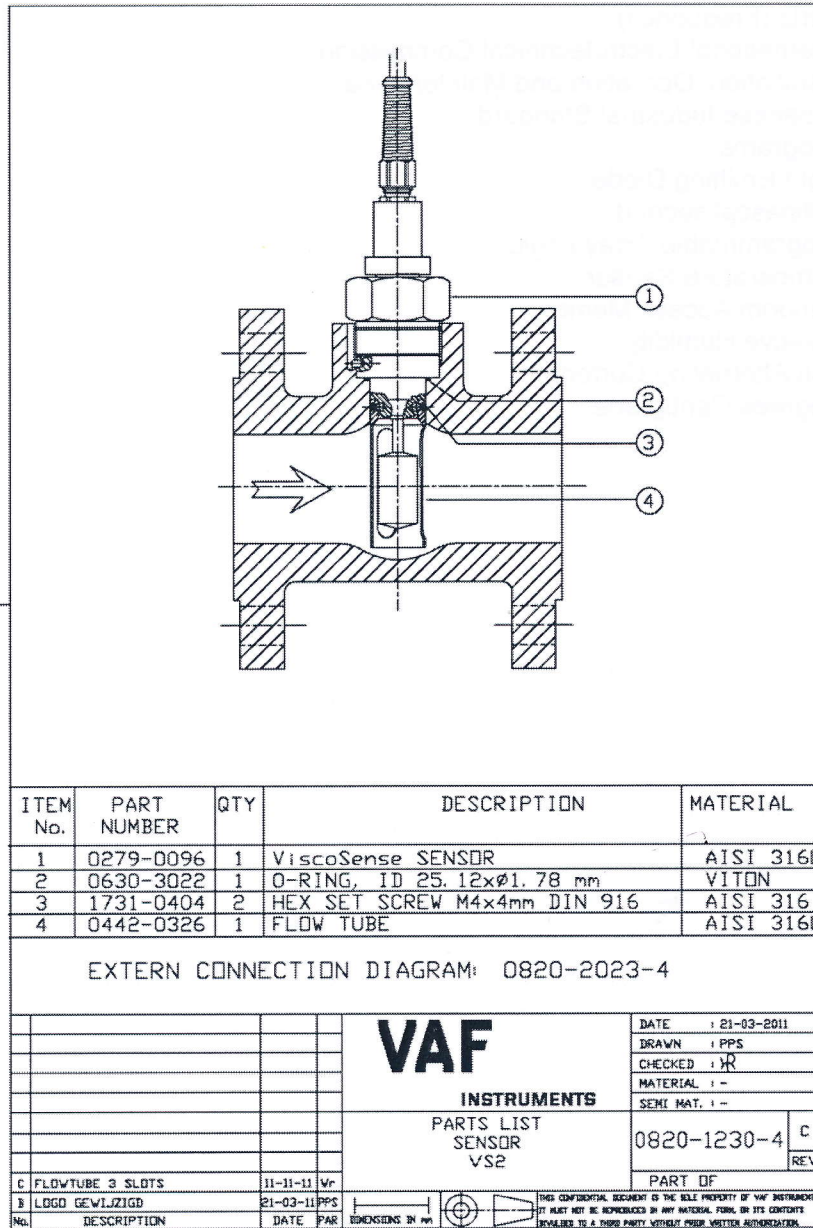

19. PARTS LISTS

Spare parts:

0279-0096PH consisting of 0279-0096 ViscoSense®2 sensor
0279-0102 dongle

19.1 VISCOSENSE®2 SENSOR

Figure 23 Parts list