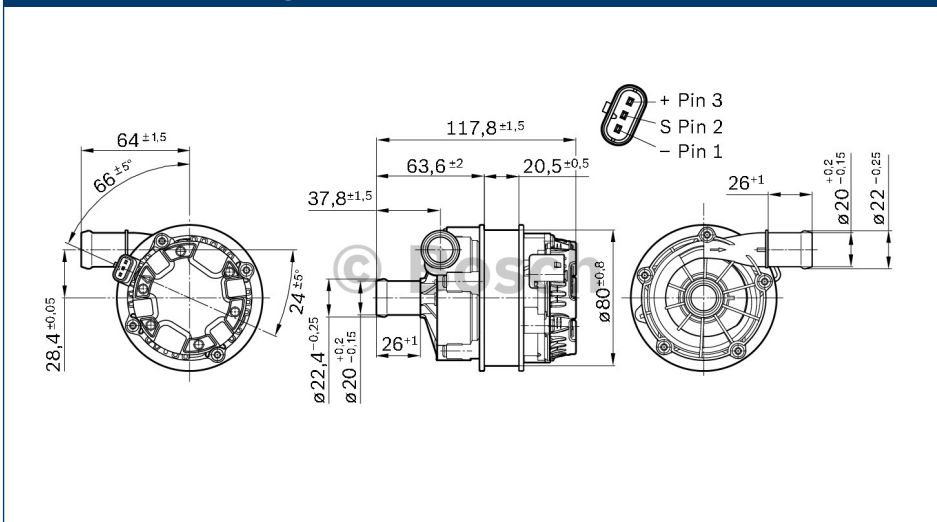

Technical data

Part number	0 392 024 058	
Nominal voltage	U_N	12 V
Delivery	\dot{V}	1200 dm ³ ·h ⁻¹
Delivery pressure	p	0,6 bar
Type of duty	S 1	
Degree of protection	IPX9K	
Weight	approx. 0,7 kg	

Characteristic curve

Dimensional drawing

Robert Bosch GmbH
 Automotive Aftermarket
 Postfach 410960
 76225 Karlsruhe
 Germany

www.bosch-elektromotoren.de

BOSCH
 Invented for life