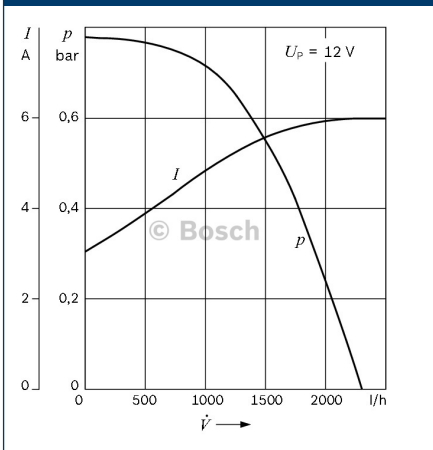

Technical data

Part number	0 392 024 058	
Nominal voltage	U_N	12 V
Delivery	\dot{V}	1200 dm ³ ·h ⁻¹
Delivery pressure	p	0,6 bar
Type of duty	S 1	
Degree of protection	IPX9K	
Weight	approx. 0,7 kg	

Characteristic curve